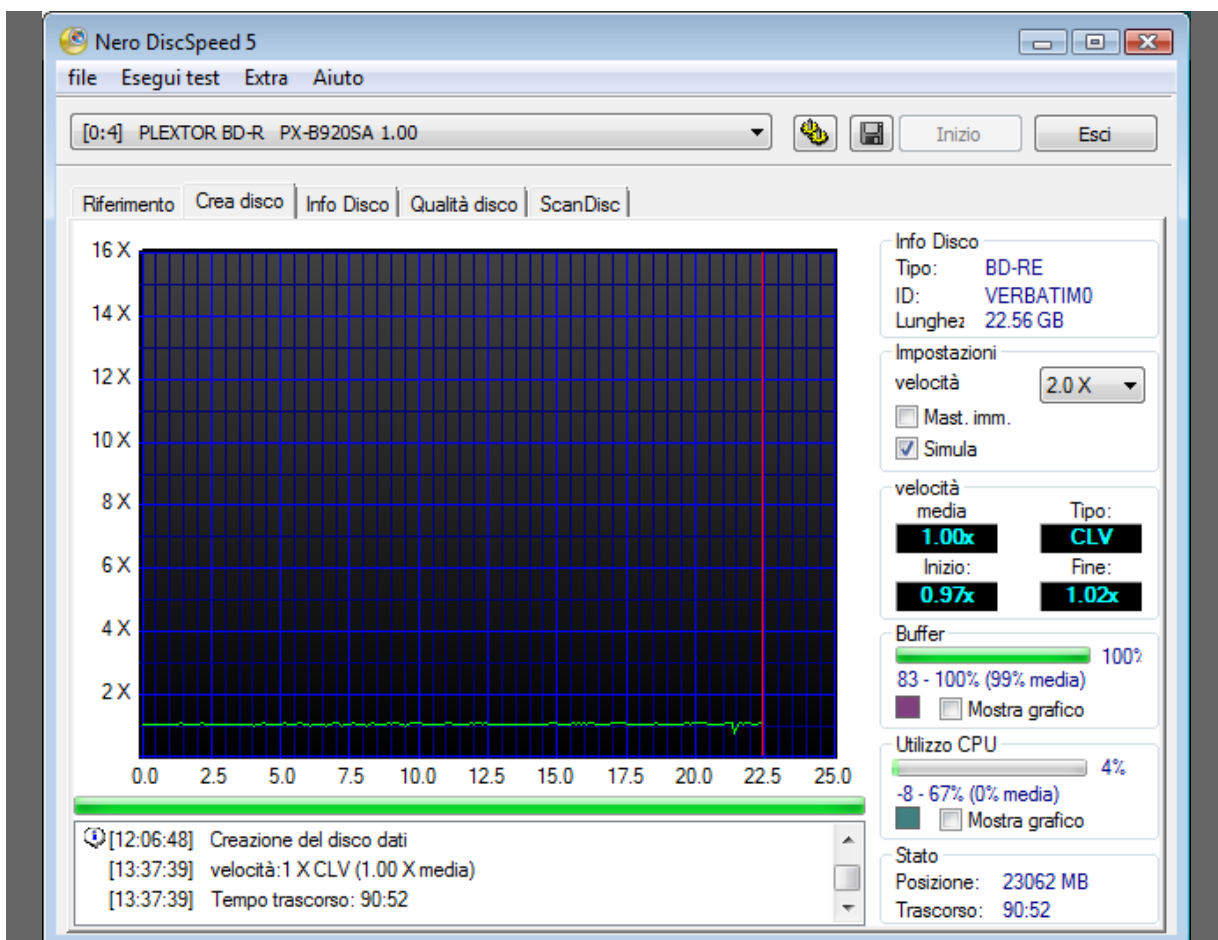

Nonostante la velocità massima in scrittura venga rilevata e garantita come 2x, tutta la creazione simulata di questo disco Verbatim BD-RE è stata eseguita a 1x. Come potete vedere dall'immagine, il tempo necessario per scrivere 22,5 Gb è di 90minuti. Un tempo decisamente elevato se consideriamo che un supporto di questo tipo dovrebbe sostituire DVD e CD.

Velocità

Inizio	Media	Fine
0,97x	1,00x	1,02x