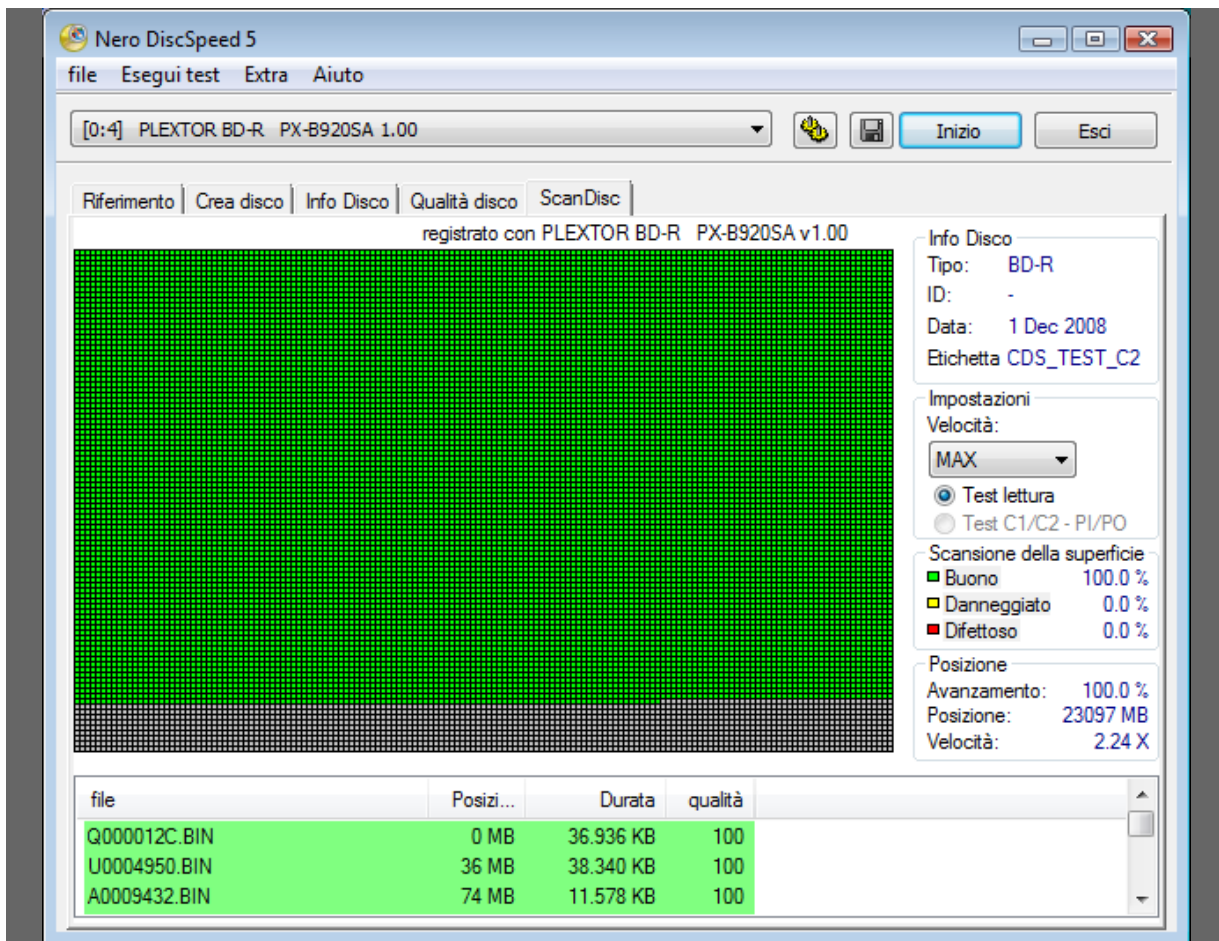

L'analisi del disco creato è esente da errori e difetti, la velocità di esecuzione è perfettamente in linea con la velocità specificata per questo supporto.

Test scrittura Blu-ray Disk BD-RE